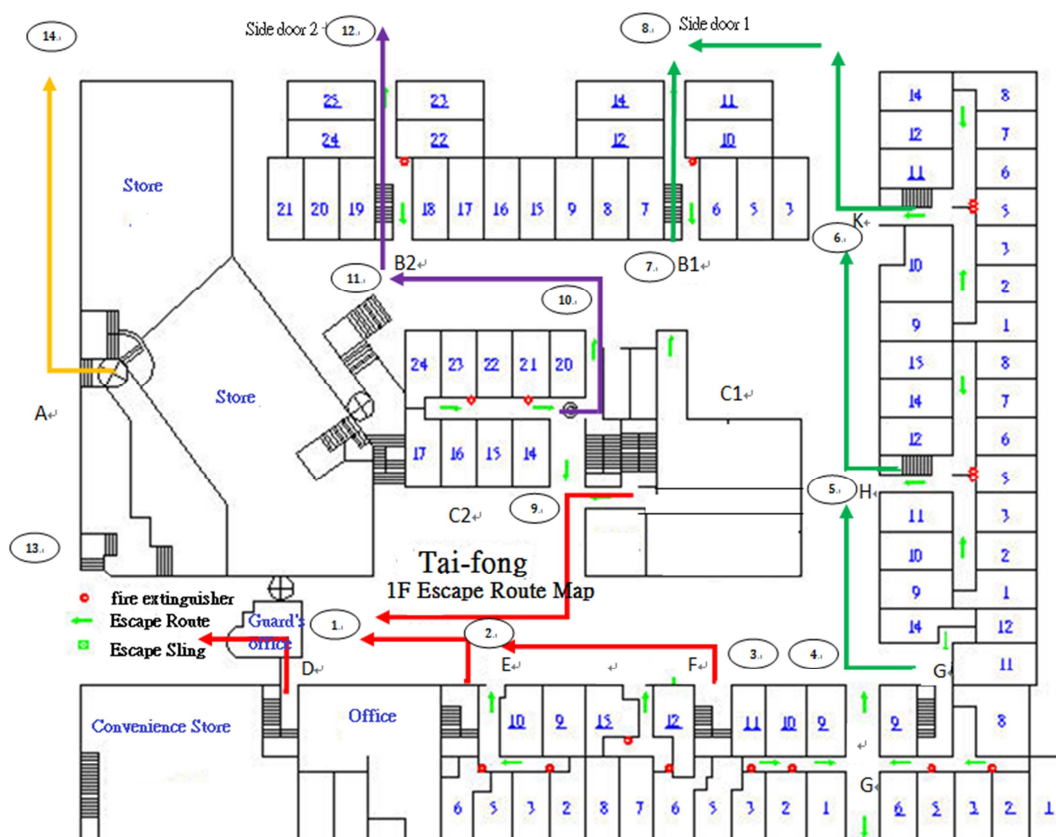

Tai-fong 1F Escape Route Map

Assembly Area:

D、E、F、G、H、K---- Fu-xing Basketball Court (I)

A、B1、B2、C1、C2---- Fu-xing Basketball Court (II)

Tai-fong 2F-5F Escape Route Map